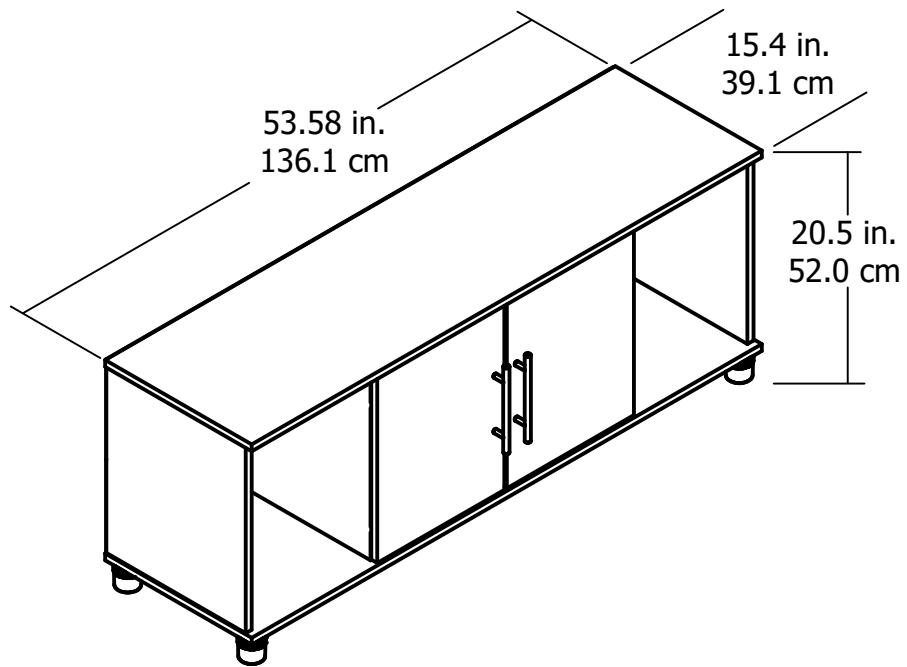

**4787**

Interior Storage dimensions:  
(2) Open End / (2) Enclosed With Door  
12.6 in. (31.9 cm) W  
17.0 in. (43.2 cm) H  
14.6 in. (37.0 cm) D  
1.80 cubic feet each storage area

Wood Breakdown: 95%  
Total storage: 7.2 cubic feet

Overall Product Size:  
53.38"W x 15.4"D x 20.5"H  
136.1cm W x 39.1cm D x 52.0cm H

Maximum Weight Capacities  
Unit Weight: 51 lbs. (23.1 kg)