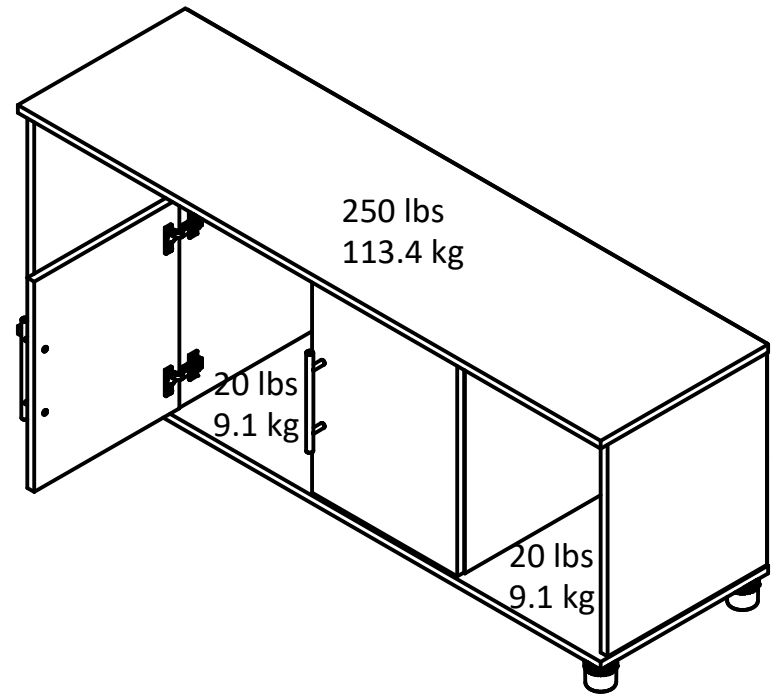

**4787**

Interior Storage dimensions:  
(2) Open End / (2) Enclosed With Door  
12.6 in. (31.9 cm) W  
17.0 in. (43.2 cm) H  
14.6 in. (37.0 cm) D  
1.80 cubic feet each storage area

Wood Breakdown: 95%  
Total storage: 7.2 cubic feet

Overall Product Size:  
53.38"W x 15.4"D x 20.5"H  
136.1cm W x 39.1cm D x 52.0cm H

Maximum Weight Capacities  
Unit Weight: 51 lbs. (23.1 kg)